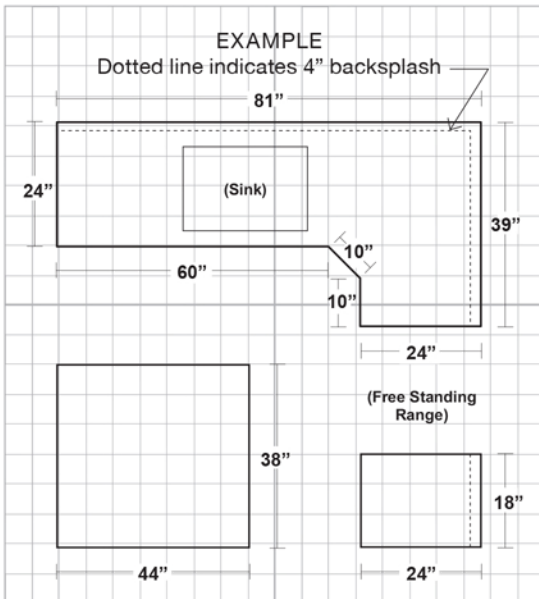

LEGACY COUNTERTOPS

Family Owned & Operated Since 1982

Showroom Hours:
Tuesday - Friday: 9am-5pm
Saturday: 10am-3pm
Sunday & Monday: Closed

Legacy Countertops
300 Westinghouse Blvd.
Charlotte, NC 28273

phone (704) 504-5354
fax (704) 504-8355

Measurement Worksheet

Use this worksheet to help us estimate your project. The exact cost will be calculated once Legacy Countertops creates a template in your home and verifies your design options (i.e. material, color, edge profile and square footage).

Name: _____

How did you hear about us? _____

Address: _____

☐ New Construction   ☐ Remodel

_____

Contractor: _____

Home Phone: _____

Cell Phone: _____

Cell Phone: _____

Email: _____

Email: _____

DIRECTIONS

1. Project:

Select layouts that apply:

- ☐ Kitchen
- ☐ Master Bath
- ☐ Guest Bath
- ☐ Bar
- ☐ Other: _____

2. Edge Desired:

- ☐ Eased
- ☐ 1/4" Bevel
- ☐ 1/2" Bevel
- ☐ Bullnose
- ☐ Other: _____

3. Backsplash Desired:

- ☐ 4" Stone
- ☐ Tile
- ☐ None

5. Sink Type:

- ☐ Undermount
- ☐ Top Mount
- ☐ Farmhouse
- ☐ Other: _____

4. Range/Cooktop Type:

- ☐ Free Standing
- ☐ Drop-In
- ☐ Slide In

6. Installation Options:

- ☐ Remove existing countertops
- ☐ Disconnect and reconnect plumbing

7. Measure your Countertops: Measure each edge of your existing countertops and draw a rough sketch using the graph paper on the following page. Include your measurements and the approximate location for sink and stove/cooktop. Indicate the location of any backsplash (dotted line) and finished edges (X). If you do not have existing countertops, measure the outside dimensions of your cabinets. If you have angled/corner cabinets, be sure to include the "inside" angle measurement (typically 45° or 90°).

8. Take a Photo: Take a photo(s) of your room/project. Email, text or bring your completed worksheet and photo(s) to our showroom when you meet with a Legacy Countertops consultant.