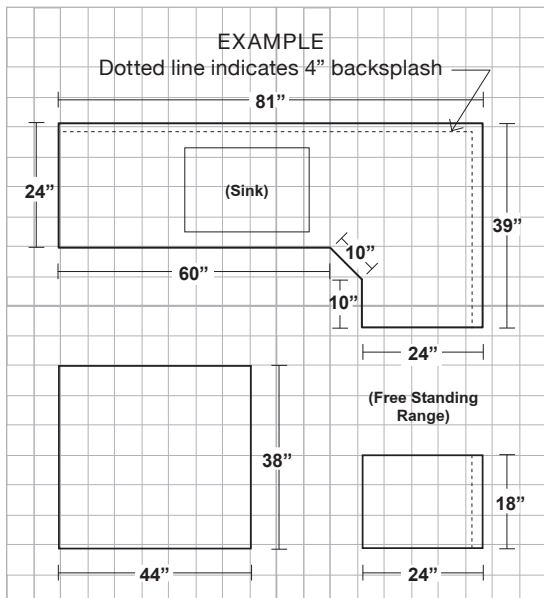

Cell Phone: _____

Email: _____

DIRECTIONS

1. Project:

Select layouts that apply:

- Kitchen
- Master Bath
- Guest Bath
- Bar
- Other: _____

2. Edge Desired:

- Eased 
- 1/4" Bevel 
- 1/2" Bevel 
- Bullnose 
- Other: _____

3. Backsplash Desired:

- 4" Stone
- Tile
- None

5. Sink Type:

- Undermount
- Top Mount
- Farmhouse
- Other: _____

4. Range/Cooktop Type:

- Free Standing
- Drop-In
- Slide In

6. Installation Options:

- Remove existing countertops
- Disconnect and reconnect plumbing

7. Measure your Countertops: Measure each edge of your existing countertops and draw a rough sketch using the graph paper on the following page. Include your measurements and the approximate location for sink and stove/cooktop. Indicate the location of any backsplash (dotted line) and finished edges (X). If you do not have existing countertops, measure the outside dimensions of your cabinets. If you have angled/corner cabinets, be sure to include the "inside" angle measurement (typically 45° or 90°).